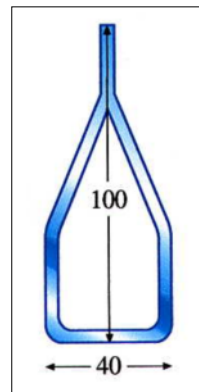

# Steel track

## Steel track

The closed sections are made from highly rigid, low-wear fine grain steel. The sharp profile edge penetrates even hard surfaces well. With a full complement of spikes, the steel tracks have good climbing performance and lateral stability.

Vehicle Type	Track Width mm	Vehicle Width mm	Track mm	Cleats pieces	Cleat Height mm	Cleat Width mm	Distance of belts mm	Thickness of belts mm
PistenBully 100	800	2,480	1,680	60	100	40	116.5	10
	975	2,830	1,680	60	100	40	116.5	10
PistenBully 100 as of building year 2009	800	2,480	1,680	62	100	40	116.5	10
	975	2,830	1,680	62	100	40	116.5	10
PistenBully 100 4-running axles	800	2,480	1,680	66	100	40	116.5	10